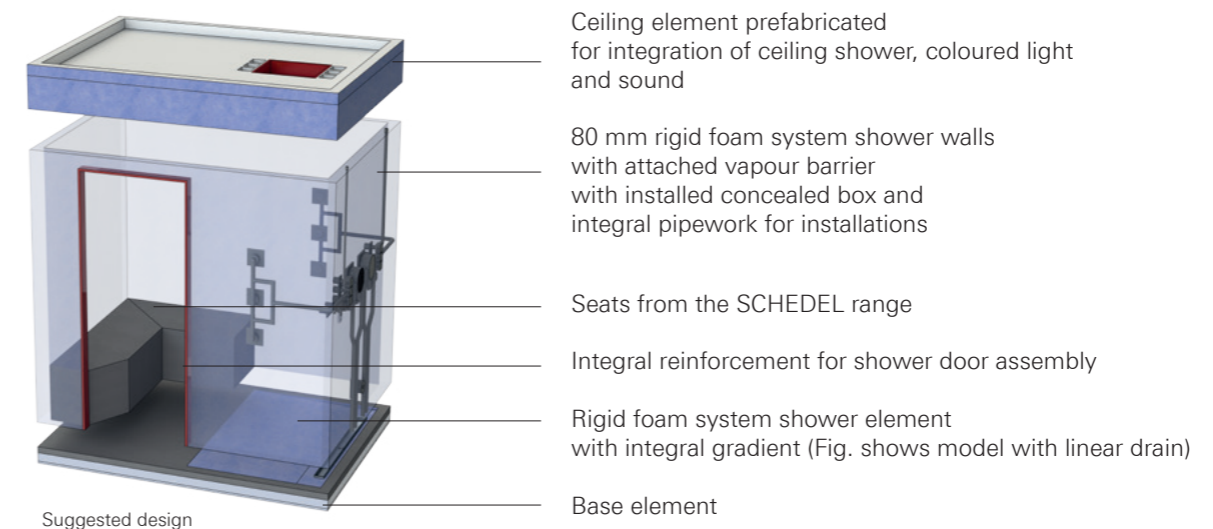

THE ULTIMATE ALL-ROUND EXPERIENCE

Whether rain shower, cascade or Bokoma spray: the head shower alone offers a wide range of spray patterns. There are also six additional side showers and a Sena hand shower to complete the total pampering effect. The unique feature of this arrangement: the parallel arrangement of the central thermostats and diverters means that you have control of all showers at your fingertips. Enjoy them individually or combined – to suit your mood and needs.

High-performance GROHE TurboStat® technology guarantees the ultimate in comfort and ease of showering. There is also a high-grade steam module for a unique spa experience, light modules to create colourful feature effects and sound modules, bringing technical perfection and personal well-being into harmony with each other. Make even your most exacting design aspirations for the well-being zone in your own private spa a reality – simply and reliably with SCHEDEL solutions.