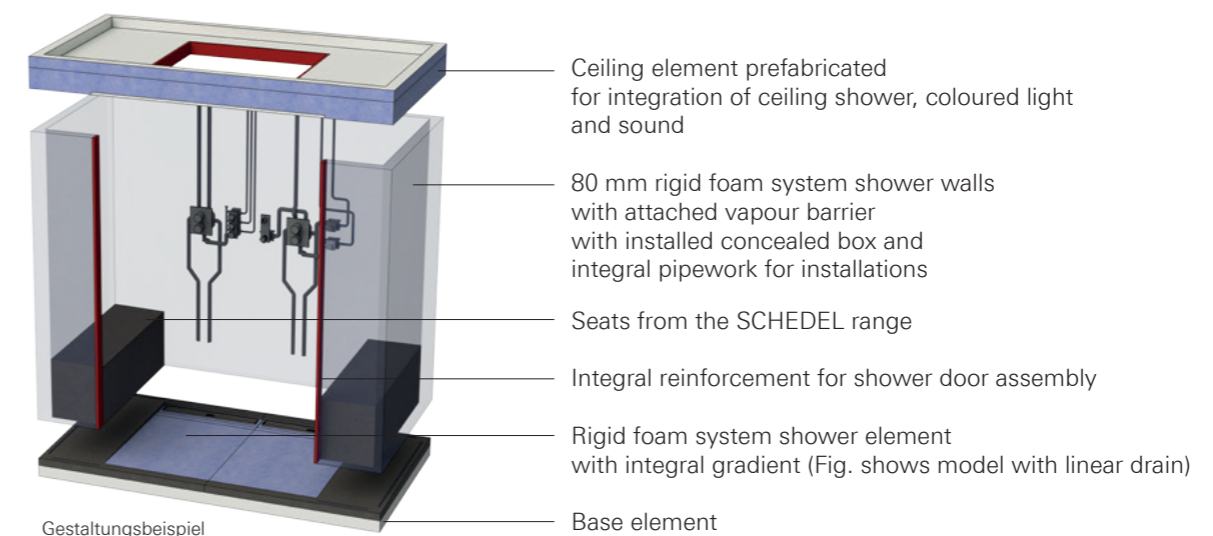

DAWN OF A NEW ERA OF SHOWERING

Much more than just a shower: with AquaSymphony, you are creating a space that brings water to life. Experience the breath-taking fascination of water every day anew, and enjoy AquaSymphony in your own personal oasis of wellness. With AquaSymphony you can enjoy water in all its forms and facets. Sometimes enticing like soft spray mist. Then roaring like a mighty waterfall. In every combination you can think of. Warm summer rain that cascades down on you in gentle droplets. The wonderful massage of

the Bokoma jet that melts away tension, or the gentle Pure XL jet, which washes away everyday stress like a fresh mountain spring. Spray jets awaken new life forces within you, with a fine spray mist that cools and refreshes. A curtain of colour creates the crowning finale of your shower symphony. Compose your own personal symphony from light, sound and steam.