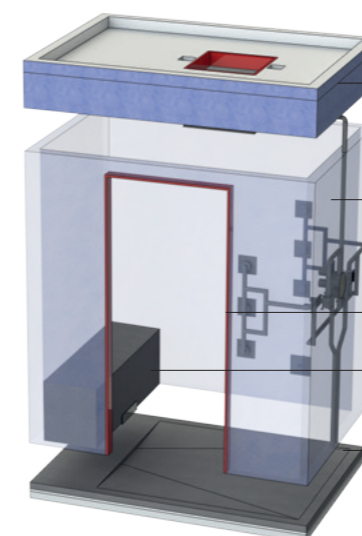

Suggested design

Ceiling element prefabricated for integration of sound and ceiling shower with coloured light

80 mm rigid foam system shower walls with installed vapour barrier, with installed concealed box and integral pipework for installations

Integral reinforcement for shower door assembly

Seat from the SCHEDEL range

Rigid foam system shower element with integral gradient (Figure shows version with wall drain incorporated in the seat)

Base element