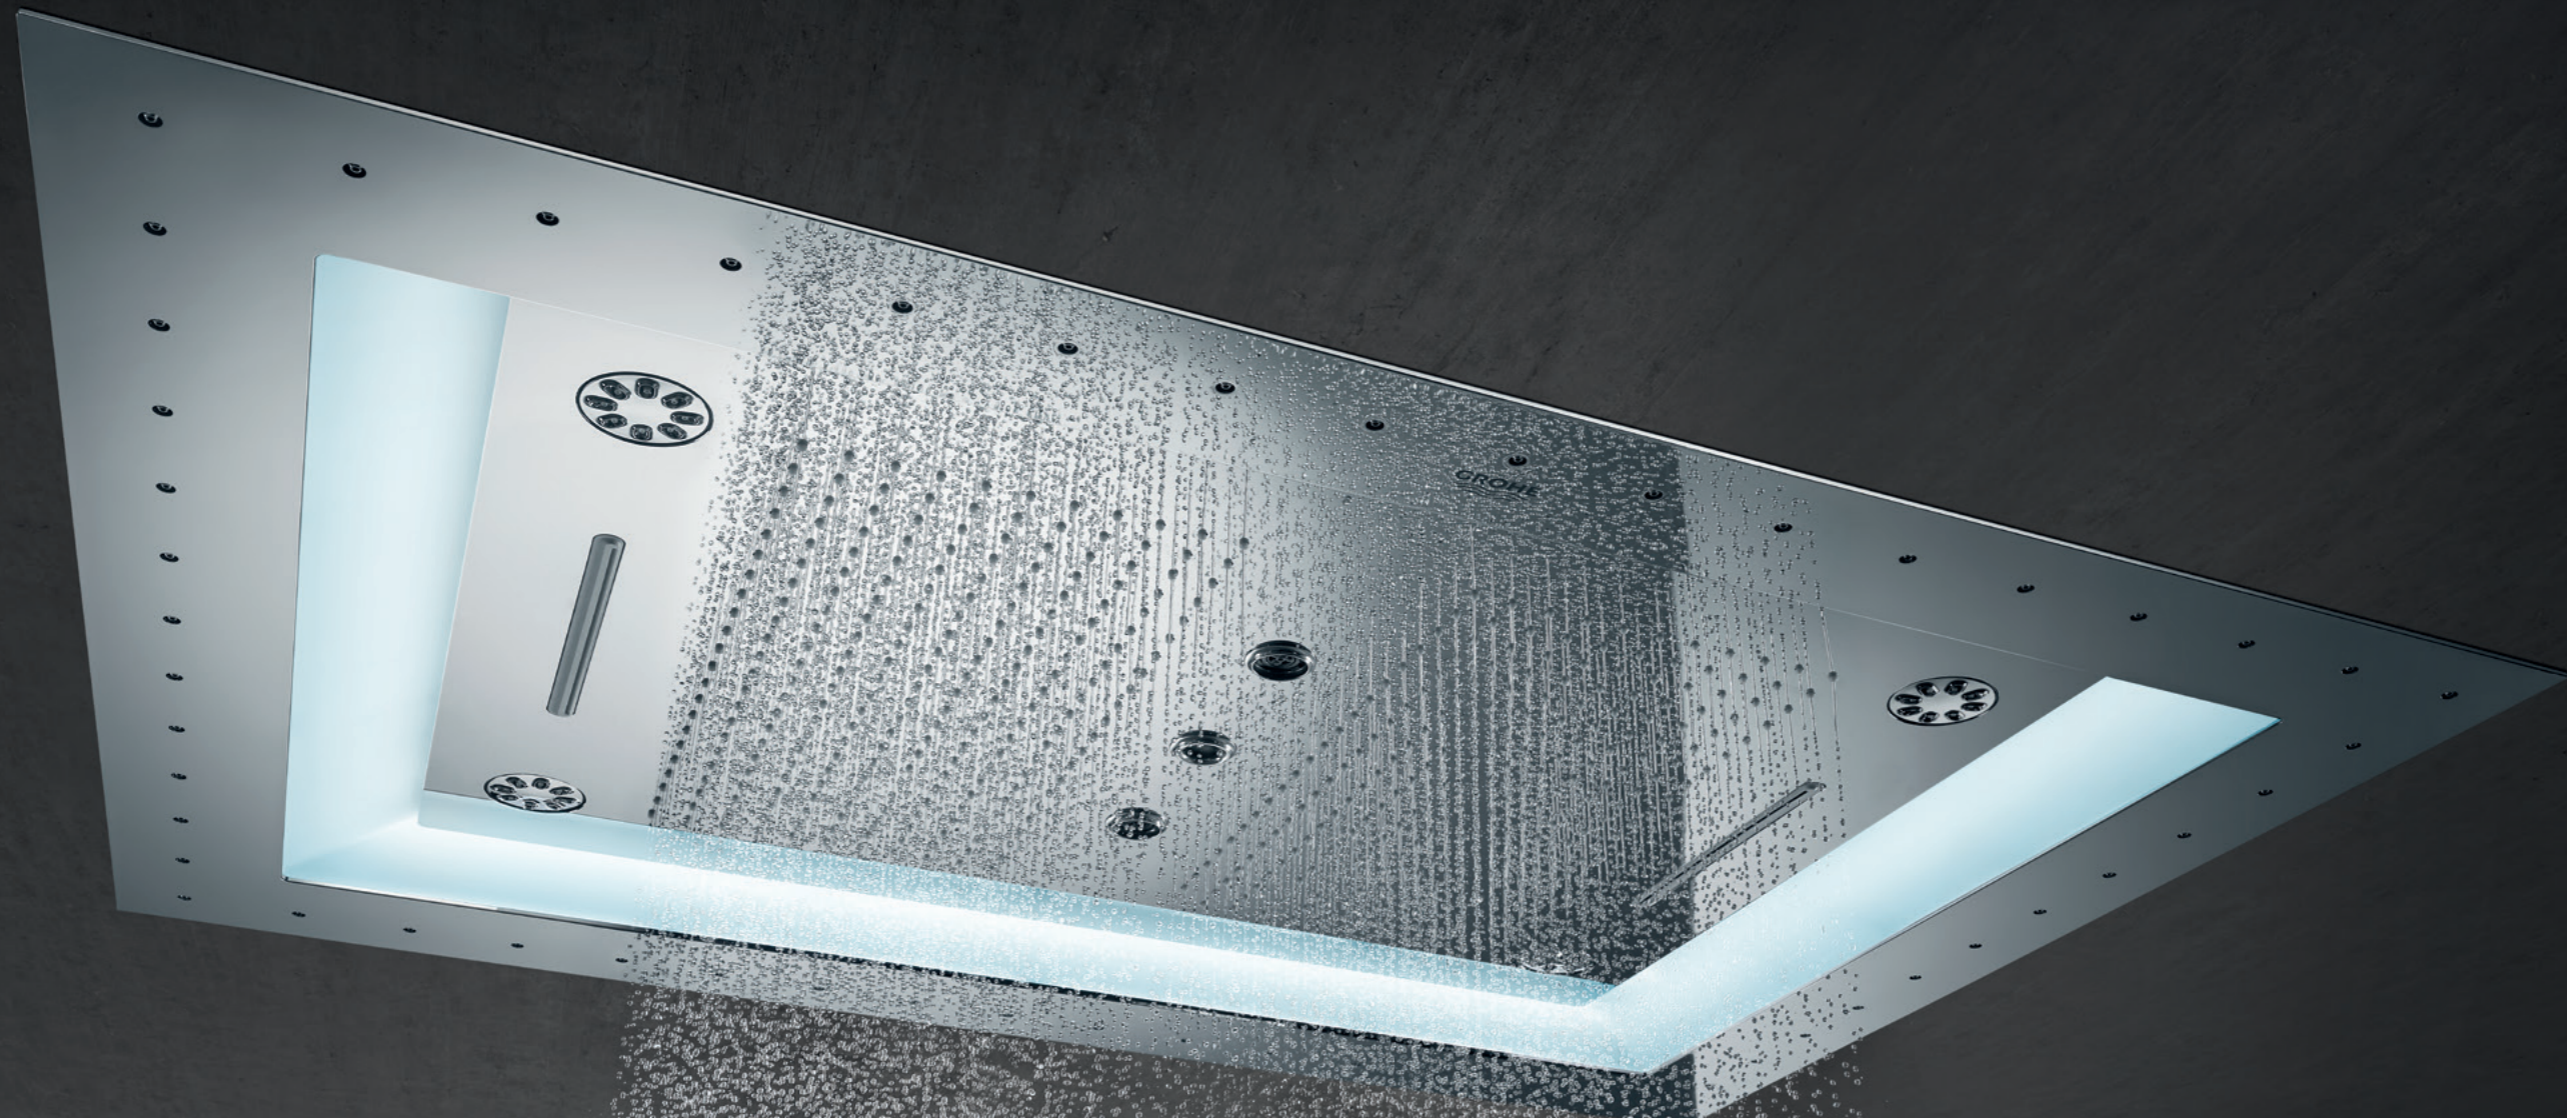

VERSION L PACKAGE
for a floor area of up to 4 m²

Included with the version L package

- Rainshower® F-Series 15» head shower with 3 spray patterns
- 2 Grotherm F thermostatic shower modules with different diverters for separate control of all showers /spray patterns
- Sena hand shower + metal shower hose
- 6 side showers
- 4 light modules
- 2 sound modules
- 6.6. kW steam generator
- Base unit box
- Bluetooth unit
- Rough-in sets for each module, wall union, shower holder

THE ULTIMATE ALL-ROUND EXPERIENCE

Whether rain shower, cascade or Bokoma spray: the head shower alone offers a wide range of spray patterns. There are also six additional side showers and a Sena hand shower to complete the total pampering effect. The unique feature of this arrangement: the parallel arrangement of the central thermostats and diverters means that you have control of all showers at your fingertips. Enjoy them individually or combined – to suit your mood and needs.

High-performance GROHE TurboStat® technology guarantees the ultimate in comfort and ease of showering. There is also a high-grade steam module for a unique spa experience, light modules to create colourful feature effects and sound modules, bringing technical perfection and personal well-being into harmony with each other. Make even your most exacting design aspirations for the well-being zone in your own private spa a reality – simply and reliably with SCHEDEL solutions.