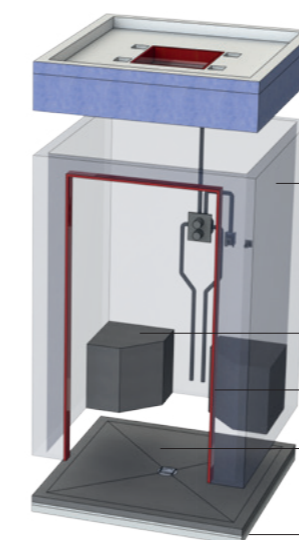

Suggested design

Ceiling element prefabricated for integration of ceiling shower, coloured light and sound

80 mm rigid foam system shower walls with attached vapour barrier with installed concealed box and integral pipework for installations

Seats from the SCHEDEL range

Integral reinforcement for shower door assembly

Rigid foam system shower element with integral gradient (Fig. shows point drain, central)

Base element